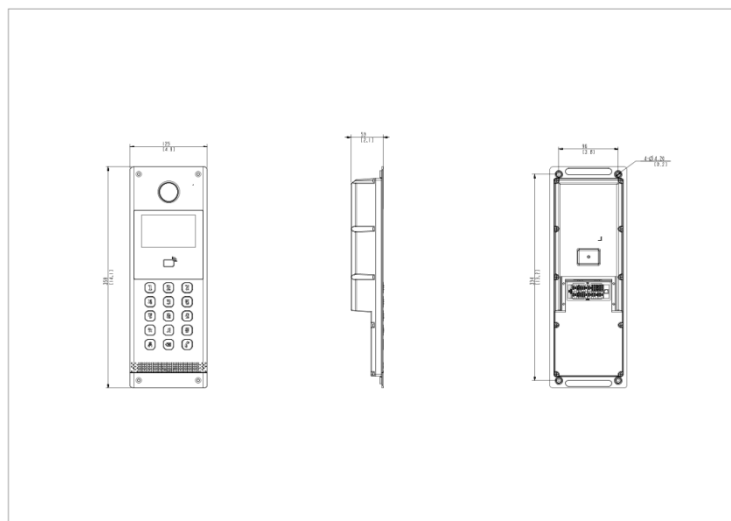

Power Supply	DC12V $\pm$25%, IEEE802.3af PoE power supply
Operating Environment	-40°C to 60°C, 10% to 90%, noncondensing, outdoor
Operating System	Linux
Illuminator	IR light (adaptive)
Screen Size	3.97 inch

Ordering Info

Product Model	Description
OEU-301S-HMKA	Apartment Door Station(IC Card,15 Keypads)

Accessories

EP-CS301

301 Door Stations Wall Mounted Sun shade(Metal)

Dimensions